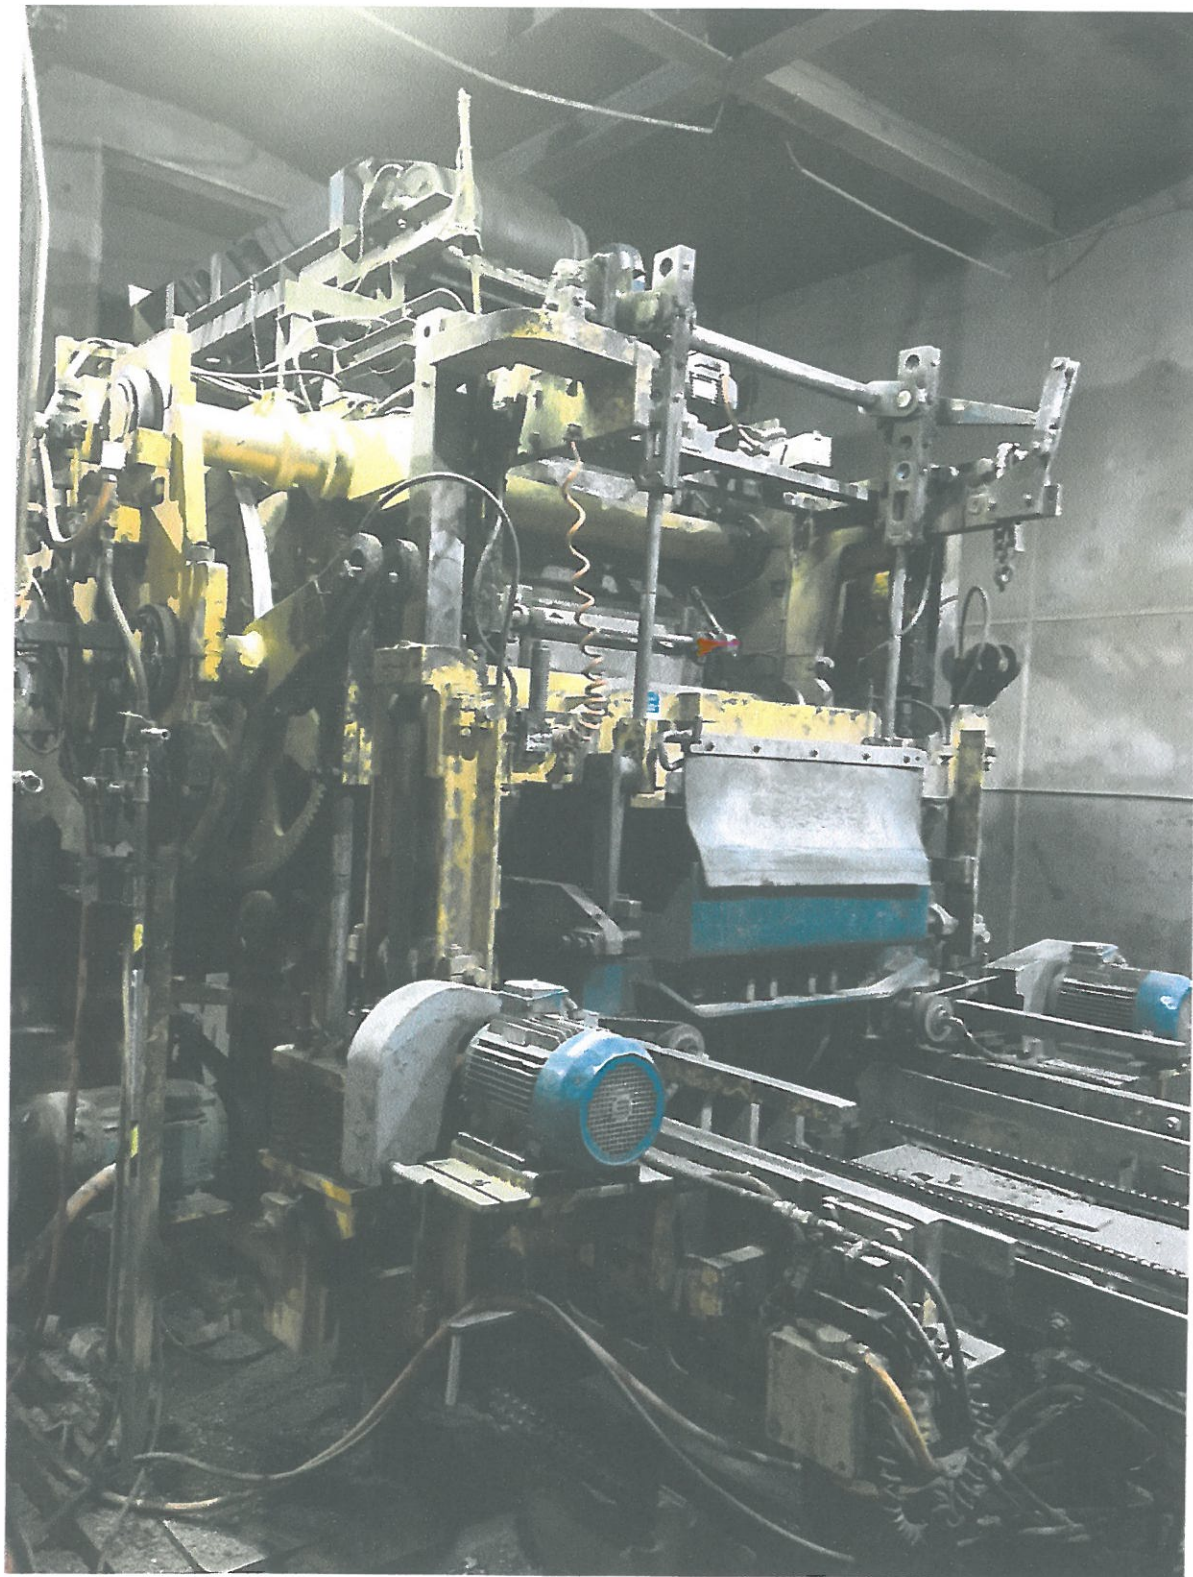

Equipment

1. Besser Dynapac – 3 block machine

- Plate size – 740x520mm
- Smartpac vibration
- T30 panel view

2. Bessermatic

- Rack conveyor
- LSC40
- Loader/Unloader
- Racks
- Used plates

3. Besser Lithibar single line cuber

- 3 table pattern maker
- Pallet injector
- Out feed conveyor
- IM pallet wrapper

1. Besser Dynapac – 3 block machine

Dynapac machine

Dynapc machine

Dynapac T30 panel view

Dynapac electrical panel

Smartpac electrical panel