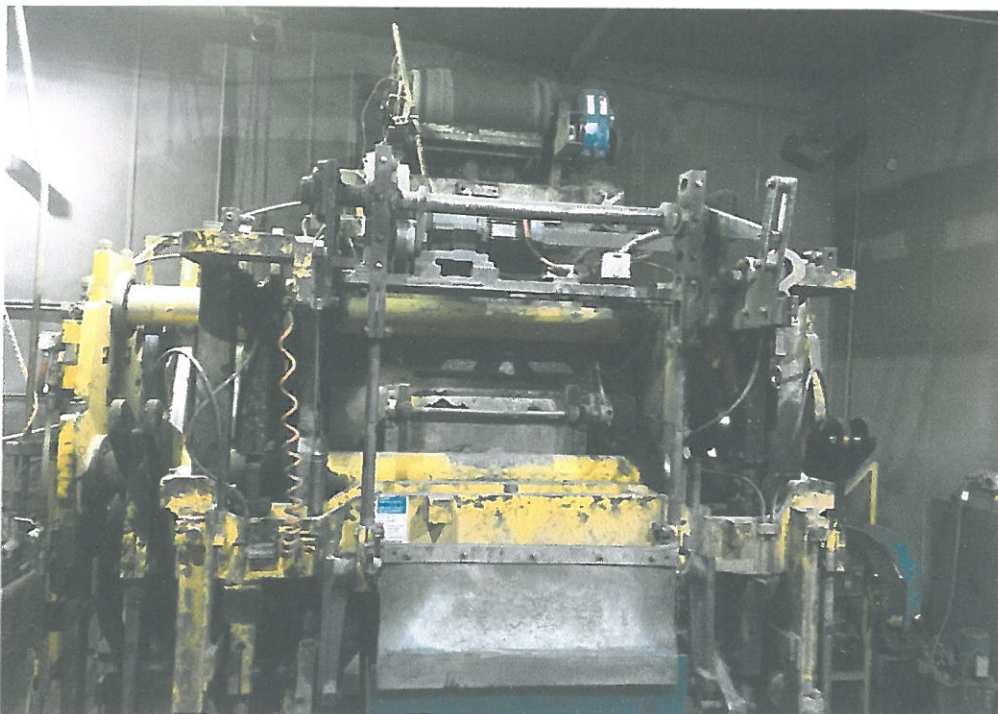

Equipment

1. Besser Dynapac – 3 block machine

- Plate size – 740x520mm
- Smartpac vibration
- T30 panel view

2. Bessermatic

- Rack conveyor
- LSC40
- Loader/Unloader
- Racks
- Used plates

3. Besser Lithibar single line cuber

- 3 table pattern maker
- Pallet injector
- Out feed conveyor
- IM pallet wrapper

1. Besser Dynapac – 3 block machine

Dynapac machine

Dynapc machine

Dynapac T30 panel view

Dynapac electrical panel

Smartpac electrical panel