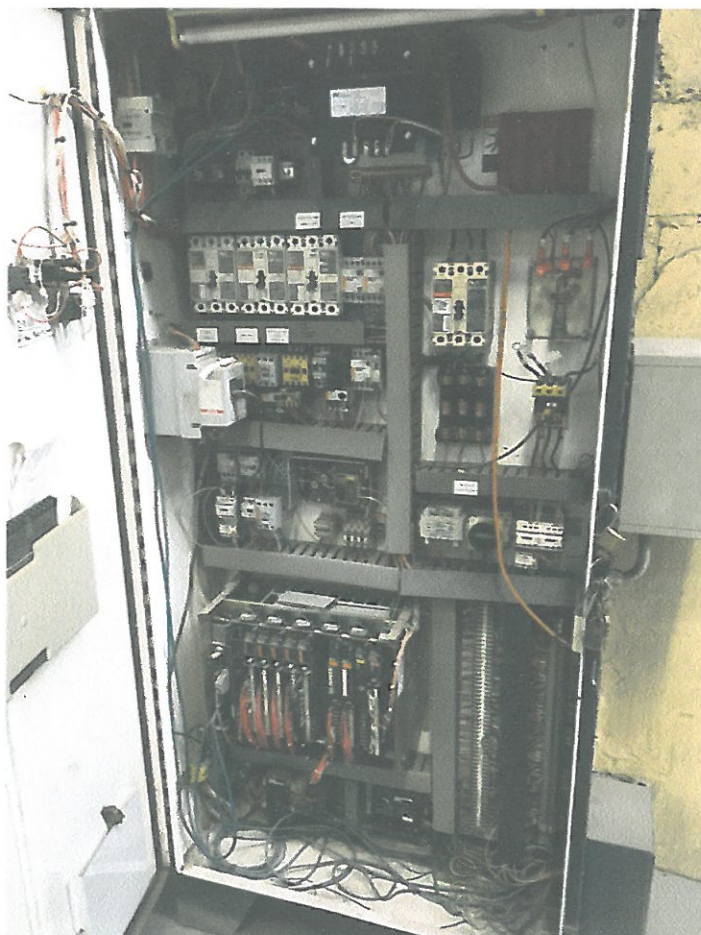

Equipment

1. Besser Dynapac – 3 block machine

- Plate size – 740x520mm
- Smartpac vibration
- T30 panel view

2. Bessermatic

- Rack conveyor
- LSC40
- Loader/Unloader
- Racks
- Used plates

3. Besser Lithibar single line cuber

- 3 table pattern maker
- Pallet injector
- Out feed conveyor
- IM pallet wrapper

1. Besser Dynapac – 3 block machine

Dynapac machine

Dynapc machine

Dynapac T30 panel view

Dynapac electrical panel

Smartpac electrical panel

2. Bessermatic

Bessermatic control panel

LSC40

Bessermatic electrical panel